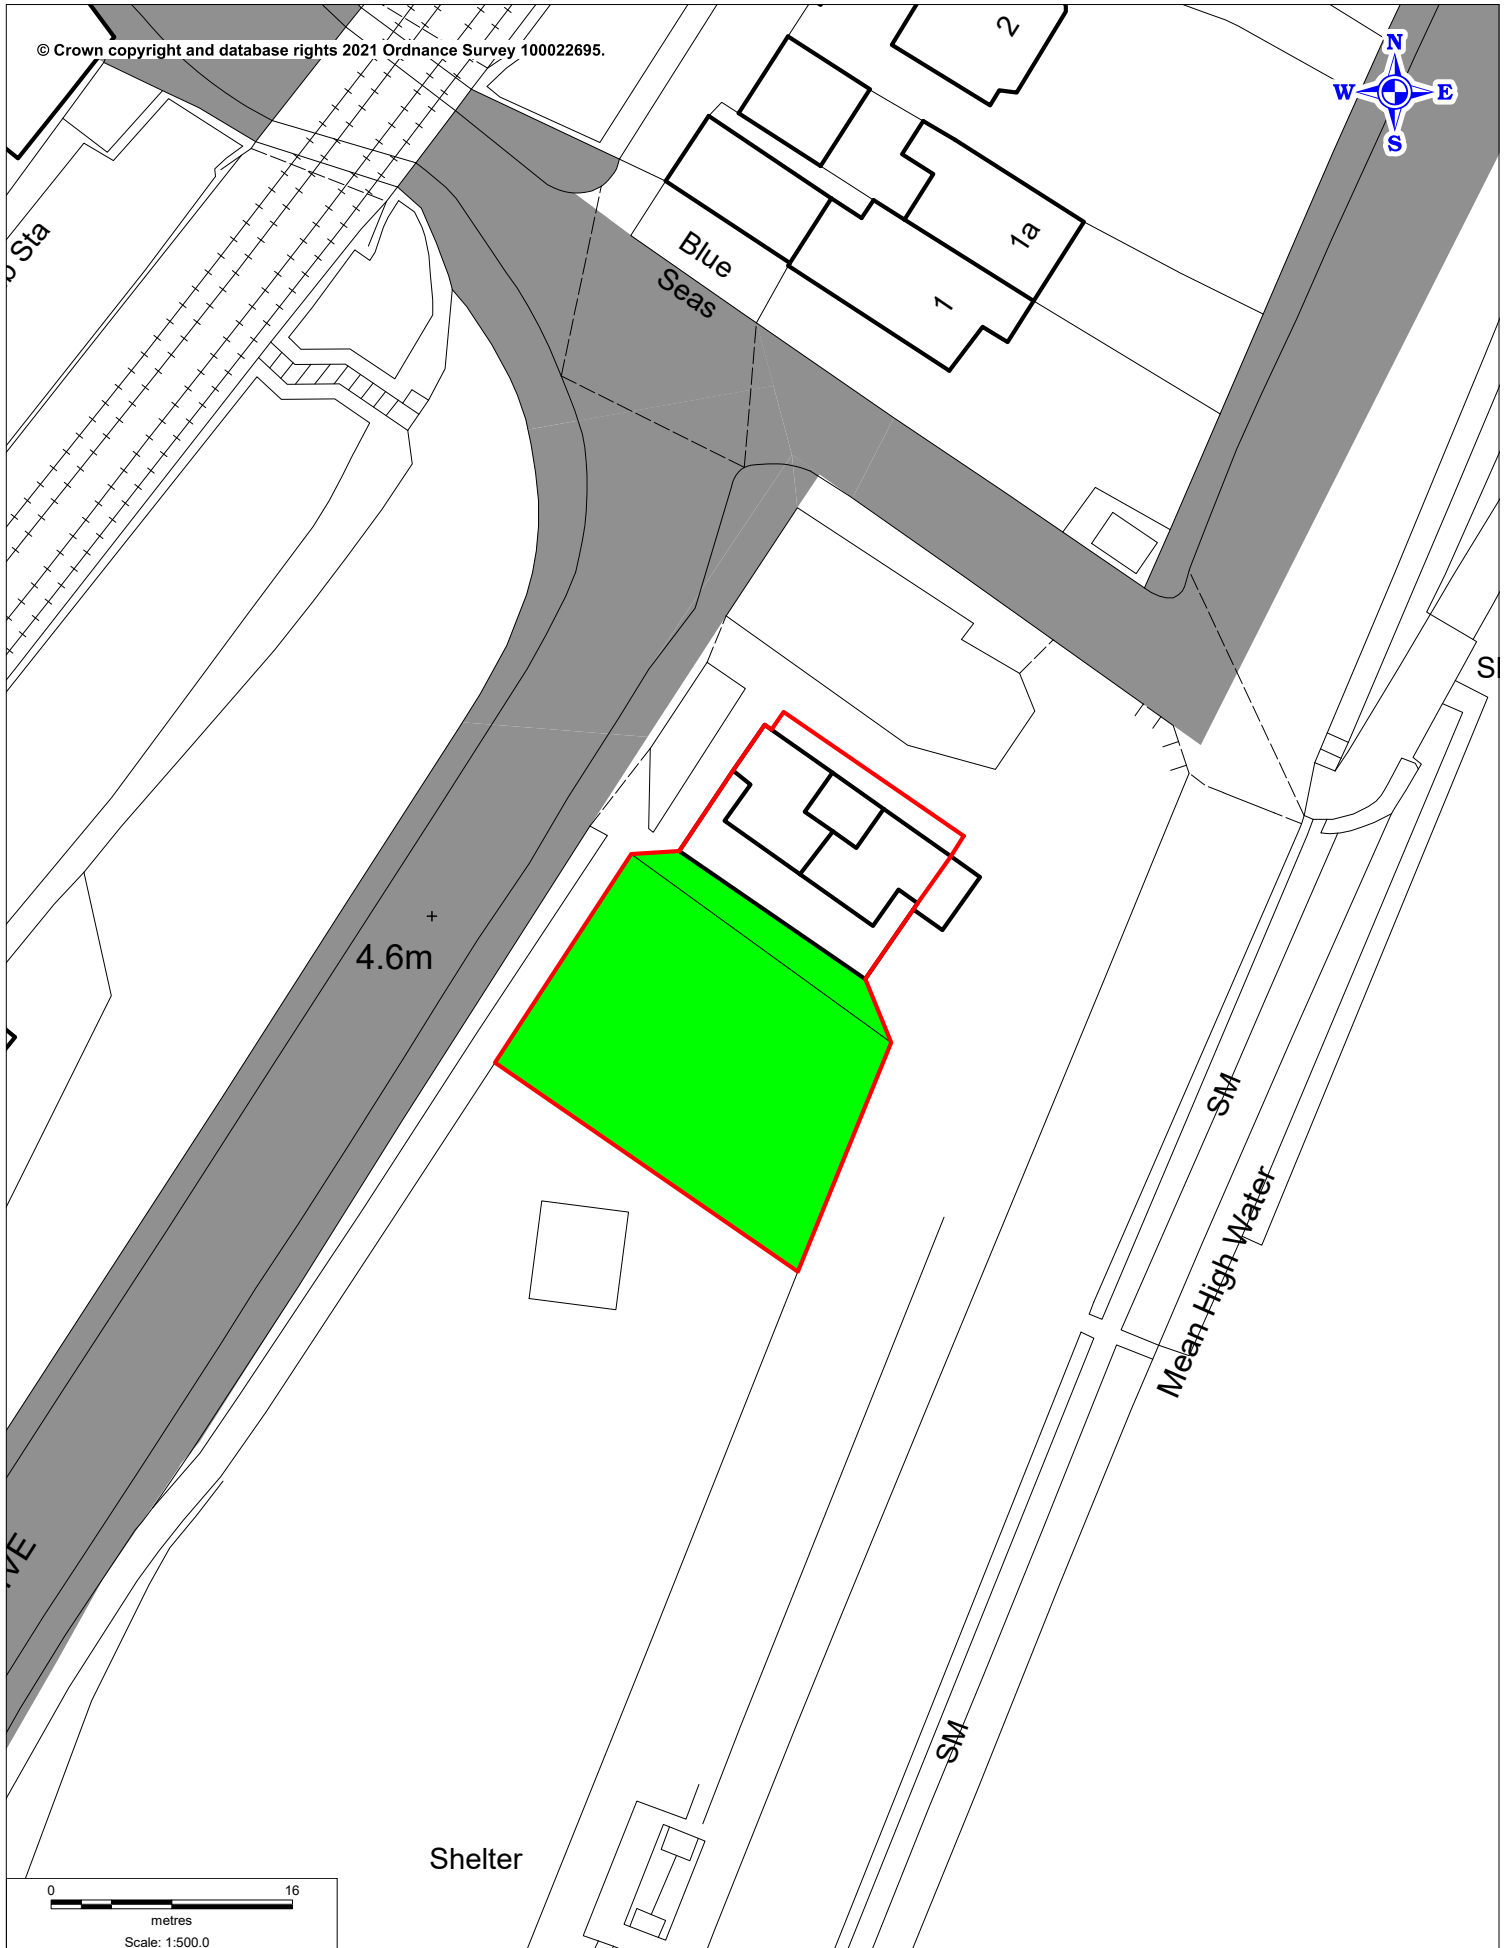

Scale: 1:500.0

**EM Plan No: EM3751**  
**Date: 17th November 2021**  
**Title: Concept for Corbyn's Head, Torquay.**

**Asset No: T0245**  
**LR Title No: DN521785**  
**Scale: 1:500**  
**Area: 393.74m<sup>2</sup>**

**TORBAY**  
**COUNCIL**

EM Plan No: EM3752  
Date: 17th November 2021  
Title: Concept Preston Green North, Paignton.

Asset No: P0635  
LR Title No: DN545274  
Scale: 1:500  
Area: 580.27m<sup>2</sup>

**TORBAY**  
COUNCIL